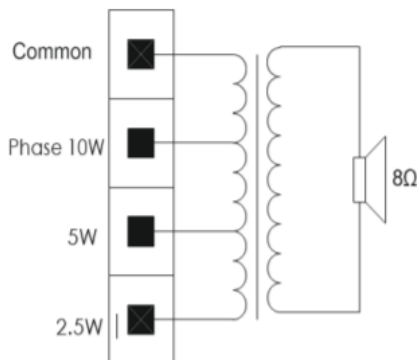

Circuit Diagram