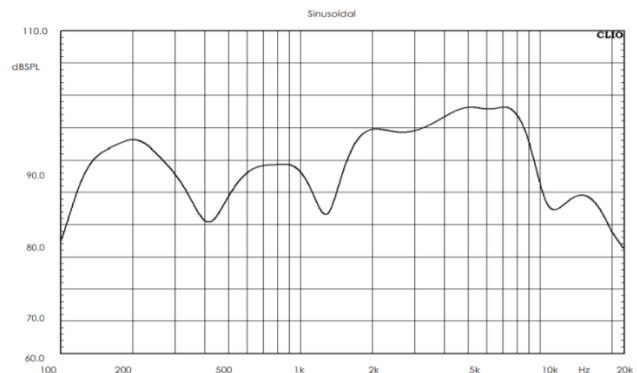

Frequency Response