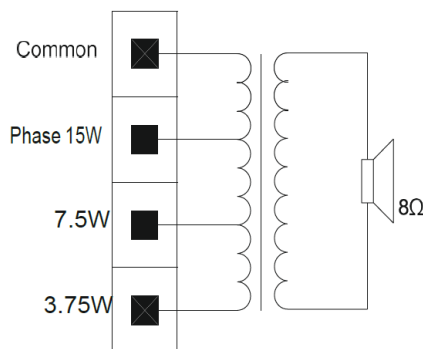

##### Electrical

Rated power/Max. power, W	15/22
Tappings 100 V line, W	15/7.5/3.75
Frequency range(-10dB), Hz	110 - 15000
SPL @ 1W, @(1Khz,1m), dB	95

##### Mechanical

Dimensions, mm	260(L) x 180(B) x 120(H)
Color	White
Material	ABS
Net Weight, Kg	1.425
Connection	4-Way Connector

**Circuit Diagram**

**Frequency Response**

For more information, contact [techsupport@tsgaudioinnovation.com](mailto:techsupport@tsgaudioinnovation.com)