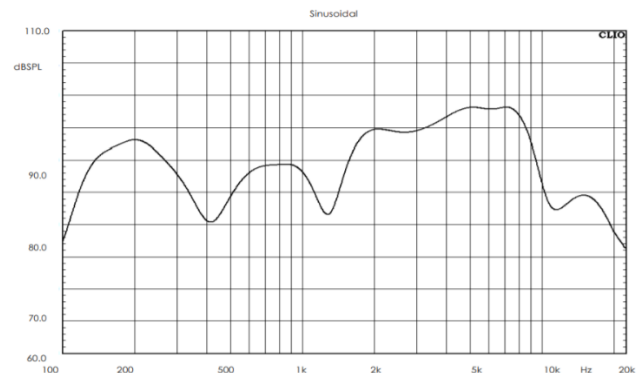

##### Electrical

Rated power/Max. power, W	15/22
Tappings 100 V line, W	15/7.5/3.75
Frequency range(-10dB), Hz	110 - 15000
SPL @ 1W, @(1Khz,1m), dB	95

##### Mechanical

Dimensions, mm	260(L) x 180(B) x 120(H)
Color	White
Material	ABS
Net Weight, Kg	1.425
Connection	4-Way Connector

**Circuit Diagram**

**Frequency Response**

For more information, contact [techsupport@tsgaudioinnovation.com](mailto:techsupport@tsgaudioinnovation.com)