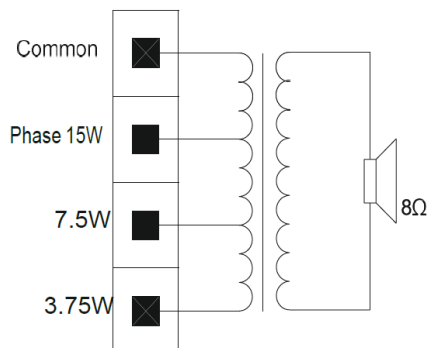

Technical Specifications

MODEL TSG-BD15

Electrical

Rated power/Max. power, W	15/22
Tappings 100 V line, W	15/7.5/3.75
Frequency range(-10dB), Hz	200 - 15000
SPL @ 1W, (@1Khz, 1m), dB	88
Speaker unit size	4"

Mechanical

Dimensions, mm	215(L) x 120(W) x 226(H)
Color	Black
Material	MDF Board
Net Weight, Kg	1.80
Connection	4-Way Connector

Circuit Diagram

Frequency Response

For more information, contact techsupport@tsgaudioinnovation.com