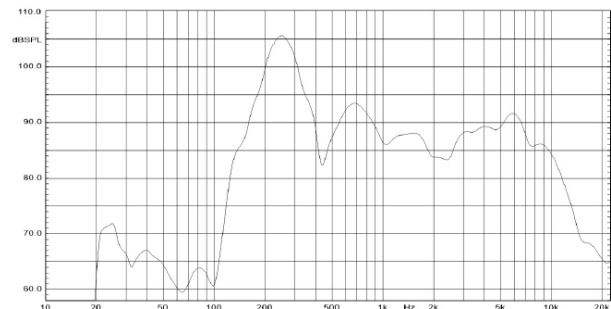

Mechanical

Dimensions, mm	215(L) x 120(W) x 226(H)
Color	Black
Material	MDF Board
Net Weight, Kg	1.80
Connection	4-Way Connector

Circuit Diagram

Frequency Response

For more information, contact techsupport@tsgaudioinnovation.com