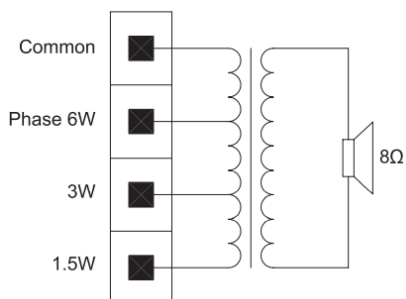

Technical Specifications

MODEL TSG-CM6F

Electrical

Rated power/Max. Power, W	6/9
Tappings 100 V line, W	6/3/1.5
Frequency range(-10dB), Hz	125 - 16000
Sensitivity @ 1m, 1W (dB)	92
SPL @ 1m, Rated power (dB)	96
Speaker unit size	6"
Dispersion Angle	170 deg

Mechanical

Dimensions, mm	200(OD) X 75(H)
Color	Opal White
Weight, Kg	0.730
Material	Metal
Mounting	Spring clamp
Cut-out, mm	Ø170

Circuit Diagram

Frequency Response

Ceiling Loudspeaker

Optional **Fire-dome**