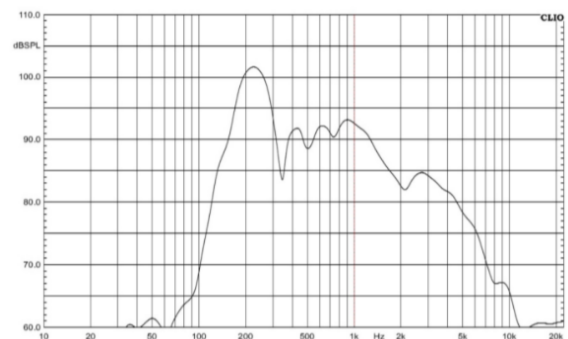

Mechanical

Dimensions, mm	200(OD) X 75(H)
Color	Opal White
Weight, Kg	0.730
Material	Metal
Mounting	Spring clamp
Cut-out, mm	Ø170

Circuit Diagram

Frequency Response

Ceiling Loudspeaker

Optional **Fire-dome**