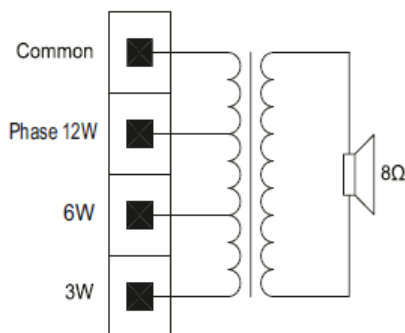

#### Electrical

Rated power/Max. Power, W	12/18
Tappings 100 V line, W	12/6/3
Frequency range(-10dB), Hz	60 - 15000
SPL @ 1W, @(1Khz,1m), dB	93
Speaker unit size	6"
Dispersion Angle	170 deg

#### Mechanical

Dimensions, mm	205(OD) X 70(H)
Color	White
Weight, Kg	0.680
Material	ABS with metal grille
Mounting	Spring clamp

**Circuit Diagram**

**Frequency Response**

For more information, contact [techsupport@tsgaudioinnovation.com](mailto:techsupport@tsgaudioinnovation.com)