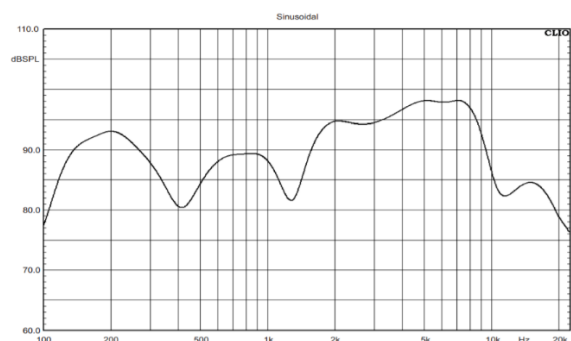

#### Electrical

Rated power/Max. Power, W	12/18
Tappings 100 V line, W	12/6/3
Frequency range(-10dB), Hz	60 - 15000
SPL @ 1W, @(1Khz,1m), dB	93
Speaker unit size	6"
Dispersion Angle	170 deg

#### Mechanical

Dimensions, mm	205(OD) X 70(H)
Color	White
Weight, Kg	0.680
Material	ABS with metal grille
Mounting	Spring clamp

**Circuit Diagram**

**Frequency Response**

For more information, contact [techsupport@tsgaudioinnovation.com](mailto:techsupport@tsgaudioinnovation.com)