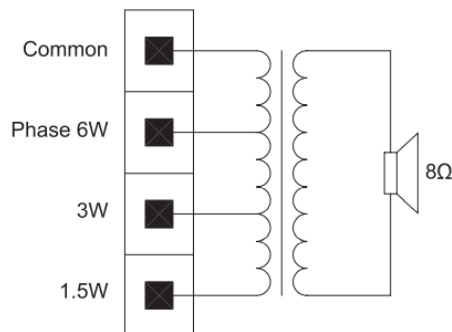

Technical Specifications

MODEL TSG-CP4

Electrical

Rated power /Max. Power, W	6/9
Tappings 100 V line, W	6/3/1.5
Frequency range(-10dB), Hz	70 - 15000
SPL @ 1W, @(1Khz,1m), dB	86
Impedance, Ohm	1667/3333/6666
Speaker unit size	3"
Dispersion Angle	170 deg

Mechanical

Dimensions, mm	95 (OD) x 80 (H)
Color	White
Material	ABS with metal grille
Mounting	Spring clamp
Net weight, kg	0.38

Circuit Diagram

Frequency Response

For more information, contact techsupport@tsgaudioinnovation.com