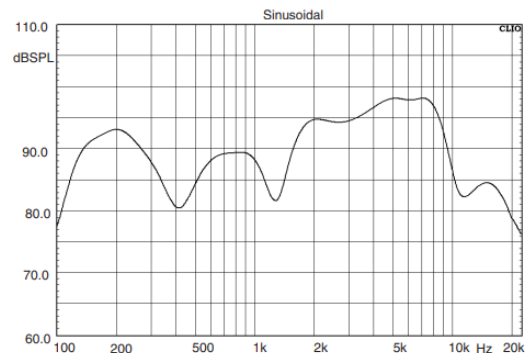

Technical Specifications

MODEL TSG-CP4

Electrical

Rated power /Max. Power, W	6/9
Tappings 100 V line, W	6/3/1.5
Frequency range(-10dB), Hz	70 - 15000
SPL @ 1W, @(1Khz,1m), dB	86
Impedance, Ohm	1667/3333/6666
Speaker unit size	3"
Dispersion Angle	170 deg

Mechanical

Dimensions, mm	95 (OD) x 80 (H)
Color	White
Material	ABS with metal grille
Mounting	Spring clamp
Net weight, kg	0.38

Circuit Diagram

Frequency Response

For more information, contact techsupport@tsgaudioinnovation.com