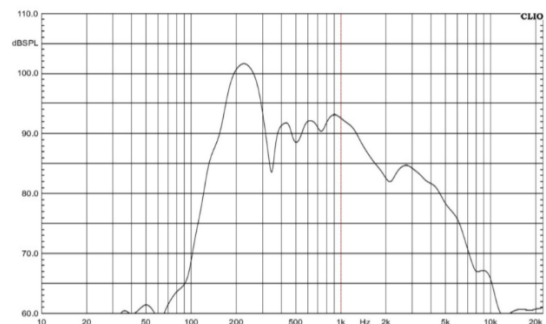

Technical Specifications

MODEL TSG-LM40

Electrical

Rated power, W	40
Tappings 100 V line, W	40/20
Frequency range(-10dB), Hz	130 - 16000
Sensitivity @ 1m, 1W, dB	93
SPL @ 1m, Rated power, dB	108

Mechanical

Dimensions, mm	227(L)x125(W)x 520(H)
Color	White
Material	Aluminum
Net Weight, Kg	4.9

Circuit Diagram

Frequency Response

For more information, contact techsupport@tsgaudioinnovation.com