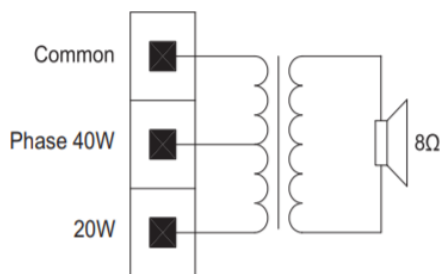

Technical Specifications

MODEL TSG-LM40

Electrical

Rated power, W	40
Tappings 100 V line, W	40/20
Frequency range(-10dB), Hz	130 - 16000
Sensitivity @ 1m, 1W, dB	93
SPL @ 1m, Rated power, dB	108

Mechanical

Dimensions, mm	227(L)x125(W)x 520(H)
Color	White
Material	Aluminum
Net Weight, Kg	4.9

Circuit Diagram

Frequency Response

For more information, contact techsupport@tsgaudioinnovation.com