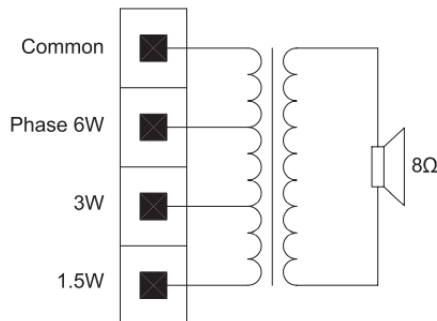

Circuit Diagram