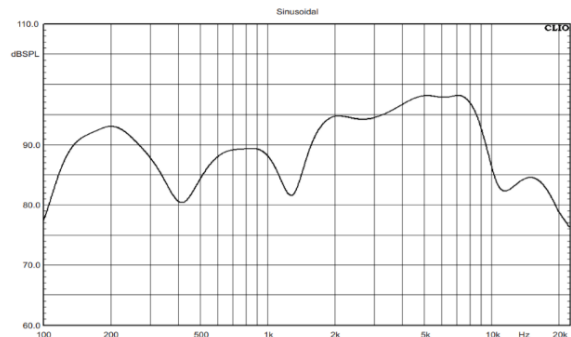

Frequency Response